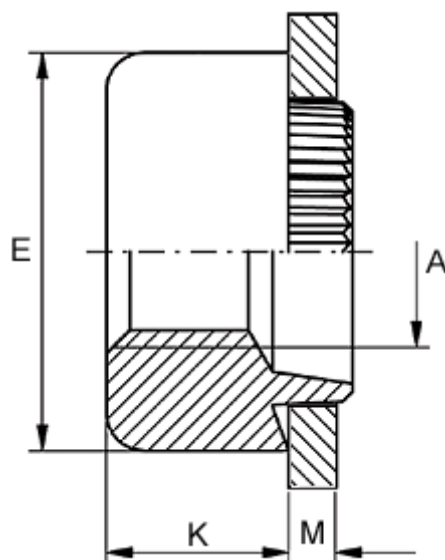

Article number: 12714000160110

Description: KLEE-coil 714 000 160.110  
M16 Unhardened, zinc-pl. & chr. blue

## Measures

---

Female thread A	= M16
Height K	= 10.0
Outer diameter E	= 25.0
Plate thickness	= 3.8 to 4.0
Recommended bore diameter for extreme load	= 19.0
Recommended bore diameter for normal use	= 20.0